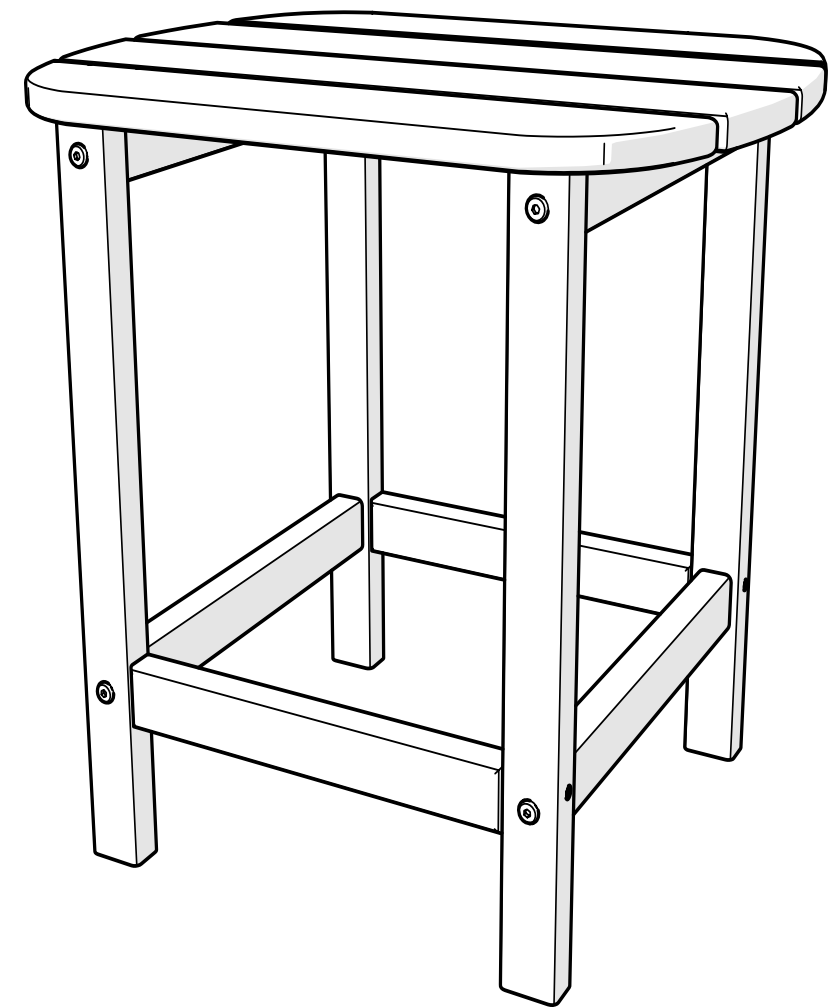

18" Side Table

Assembly Instructions

18" Side Table

TOOLS

4mm T-handle
hex key (included)

PARTS

1

2