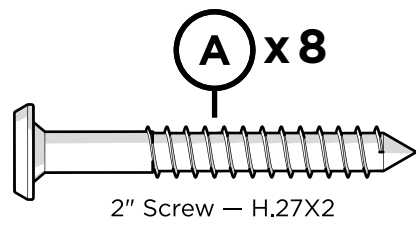

18" Side Table

Assembly Instructions

18" Side Table

TOOLS

4mm T-handle
hex key (included)

PARTS

1

2