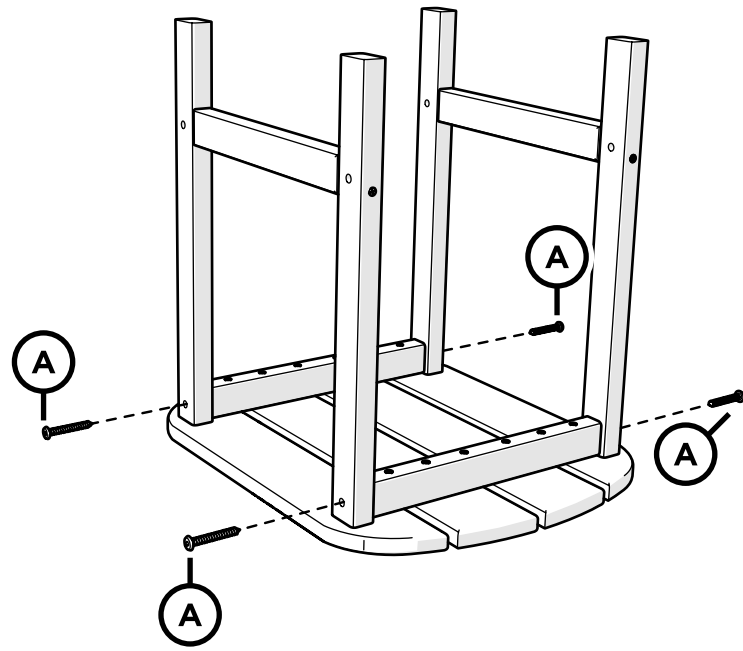

18" Side Table

Assembly Instructions

18" Side Table

TOOLS

4mm T-handle
hex key (included)

PARTS

1

2