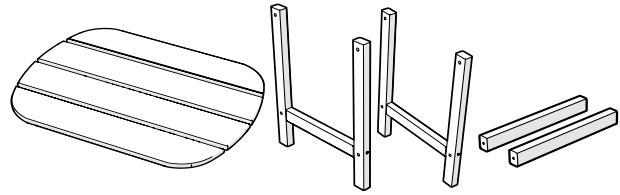

18" Side Table

Assembly Instructions

18" Side Table

TOOLS

4mm T-handle
hex key (included)

PARTS

1

2